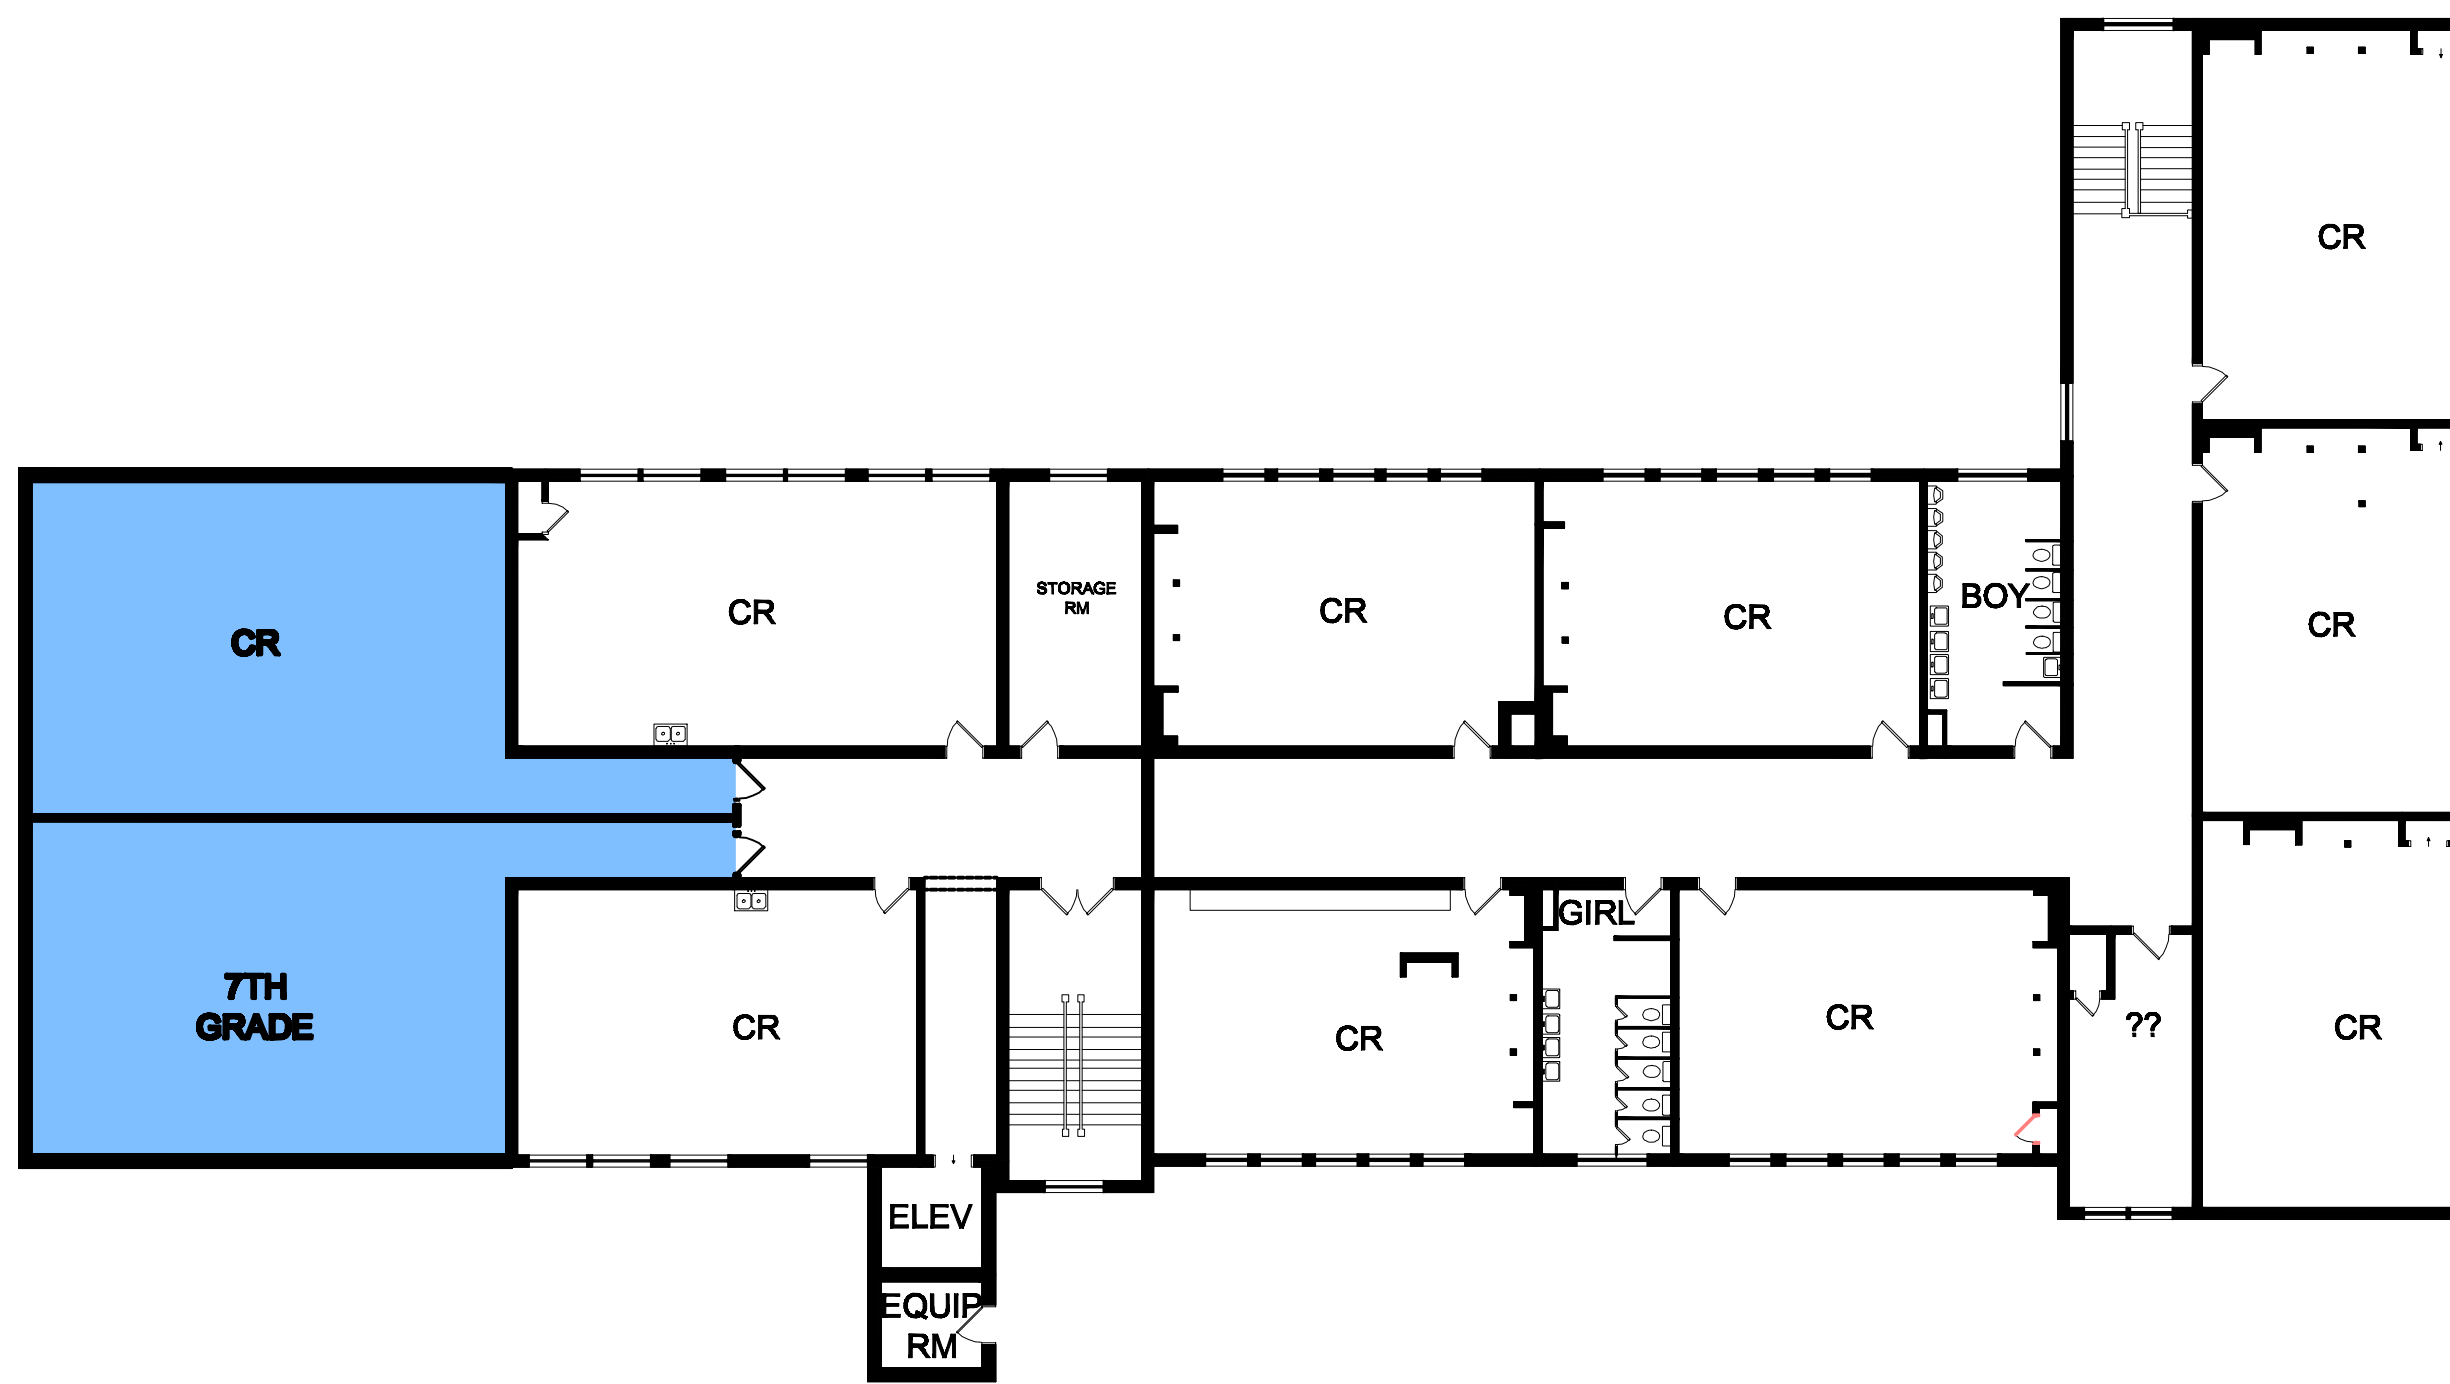

MULTI-PURPOSE PLAN
 1/16" = 1'-0"

STUART ELEMENTARY SCHOOL - SECOND FLOOR PLAN
 1/16" = 1'-0"