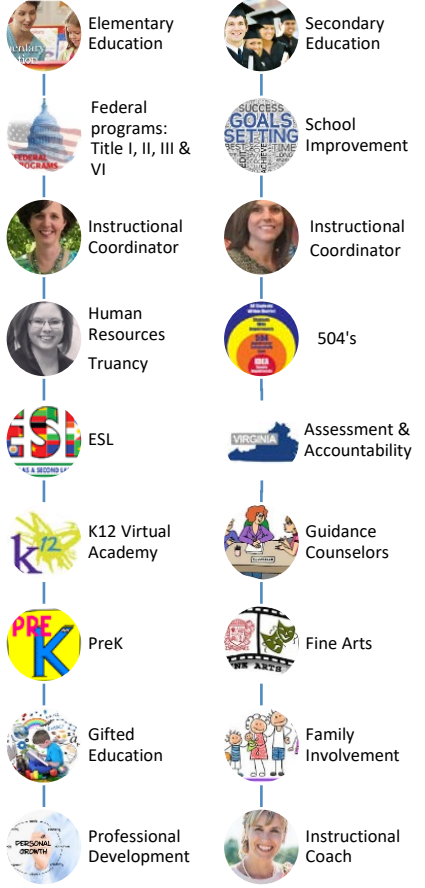

Patrick County School Board

Division Superintendent

Assistant Superintendent of Instruction

Assistant Superintendent of Operations

Director of Student Services

Director of Technology

If you have questions or concerns please call 276-694-3163 and you will be directed to the appropriate person.