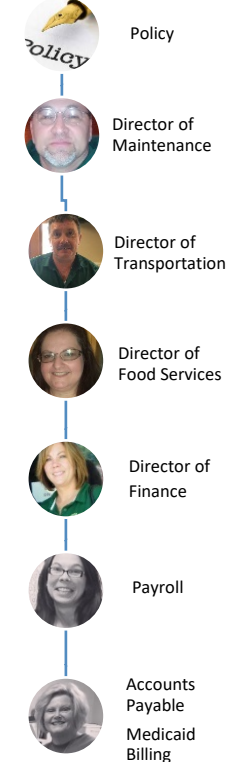

Patrick County School Board

Division Superintendent

Assistant Superintendent of Instruction

Assistant Superintendent of Operations

Director of Student Services

Director of Technology

If you have questions or concerns please call 276-694-3163 and you will be directed to the appropriate person.