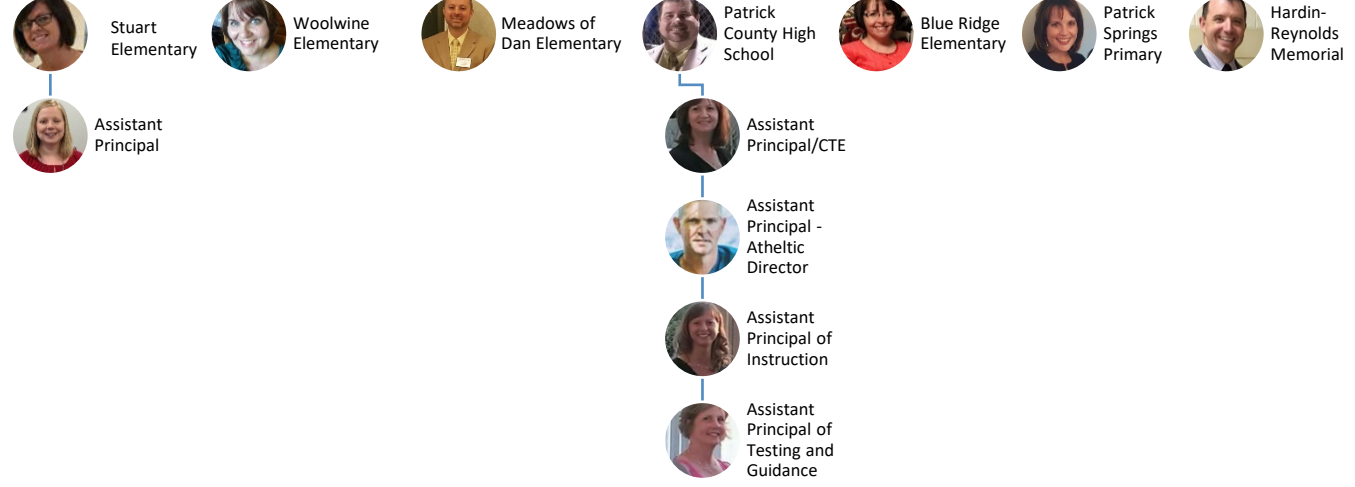

Patrick County School Board

Division Superintendent

Assistant Superintendent of Instruction

Assistant Superintendent of Operations

Director of Student Services

Director of Technology

If you have questions or concerns please call 276-694-3163 and you will be directed to the appropriate person.